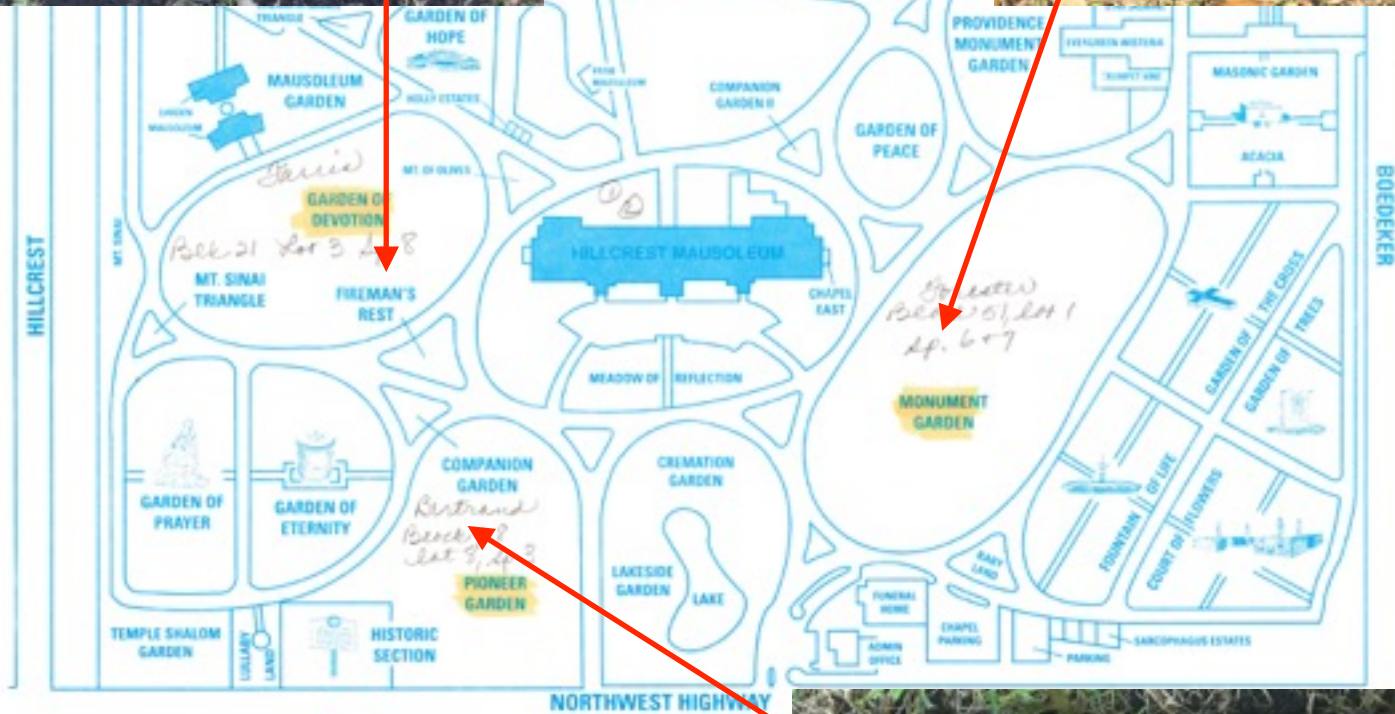

*Box D-14-D South*  
 PARK VE  
*Secretary of St Mark EC*  
 TEMPLE SHALOM II  
 FOR FUTURE DEVELOPMENT  
 HILLCREST CEMETERY AND MAUSOLEUM

\*Tibet Israel Cemetery and Shearith Israel Cemetery are within Best Clam East • Mausoleum Hours: 8:00 am to 5:00 pm  
**HILLCREST MEMORIAL PARK**  
 SPARKMAN / HILLCREST FURNACE  
 7405 W. NORTHWEST HIGHWAY • DALLAS